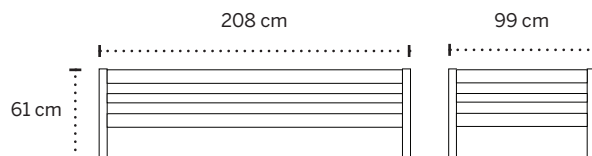

80-06105-1

80-06105-2