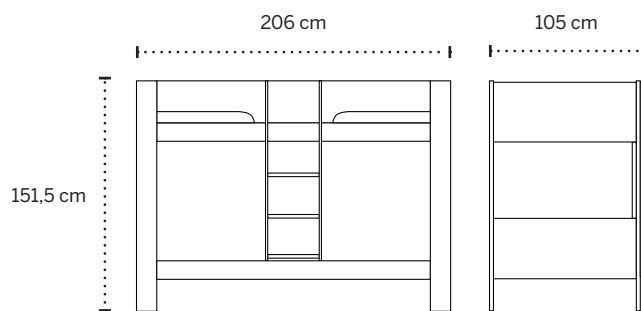

80-18401-40