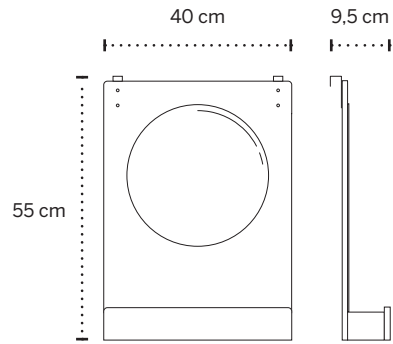

Hit & Trendy
82-70106

Modern
82-70103