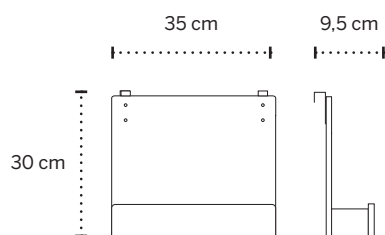

Hit & Trendy
82-70094

Modern
82-70091