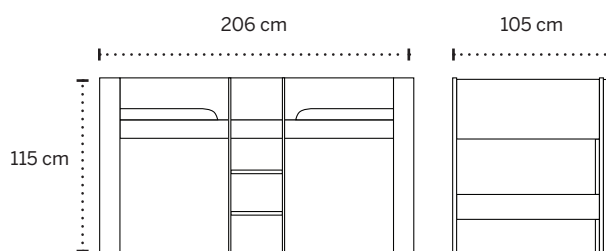

80-18301-40