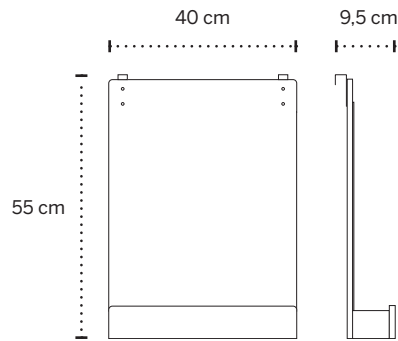

Hit & Trendy
82-70100

Modern
82-70097