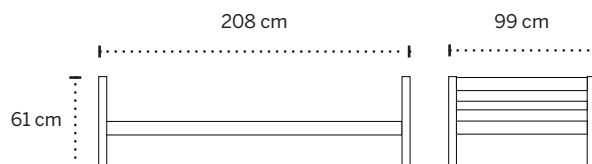

80-06101-1

80-06101-2